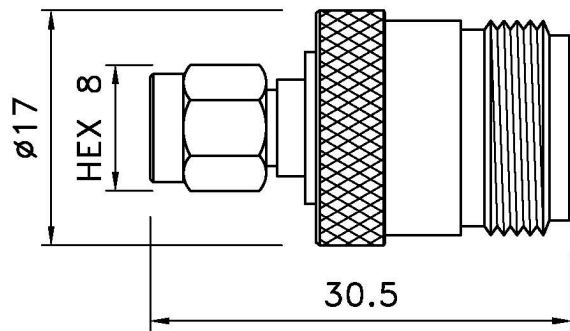

SMA MALE TO N MALE

SMA FEMALE TO N MALE

SERIES NO.  
SMA-1037  
SERIES NO.  
SMA-1036

SERIES NO.  
SMA-1043  
SERIES NO.  
SMA-1044

SMA MALE TO N FEMALE

SMA FEMALE TO N FEMALE

**Prohibit re-circulating**

**RoHS**  
COMPLIANT

華耀科技有限公司  
Hwa Yao Technologies co.,Ltd

TITLE  
SMA TO N ADAPTER  
DRAWING NO.  
P1